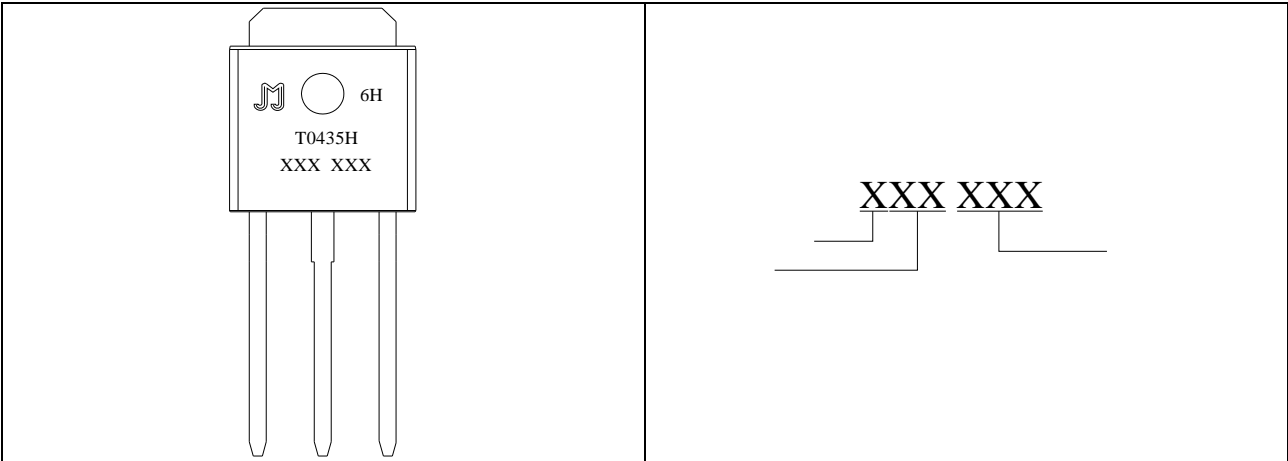

ORDERING INFORMATION

MARKING

FIG.1

FIG.2:

ORDERING INFORMATION

Order code	Voltage V _{DRM} /V _{RRM} (V)	IGT(mA)	Package	Base qty. (pcs)	Delivery mode
		- -			
T0435H-6H	600	35	TO-251	80	Tube

Document Revision History